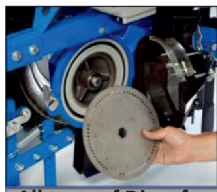

### Other Features

Mechanical Automatic Marker

Heavy Duty Aspirator

All type of Discs for various crops

Plant to Plant Adjustment, No tool

Press Wheel for depth adjustment

Durable Fertilizer Hopper

Fertilizer & Seed placement at desired depth