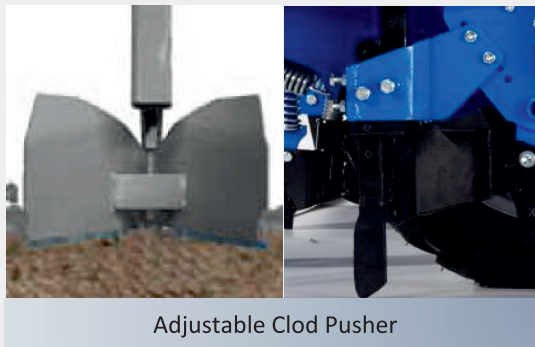

Adjustable Clod Pusher