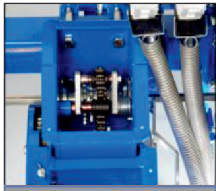

### Other Features

Mechanical Automatic Marker

Heavy Duty Aspirator

All type of Discs for various crops

Plant to Plant Adjustment, No tool

Press Wheel for depth adjustment

Durable Fertilizer Hopper

Fertilizer & Seed placement at desired depth