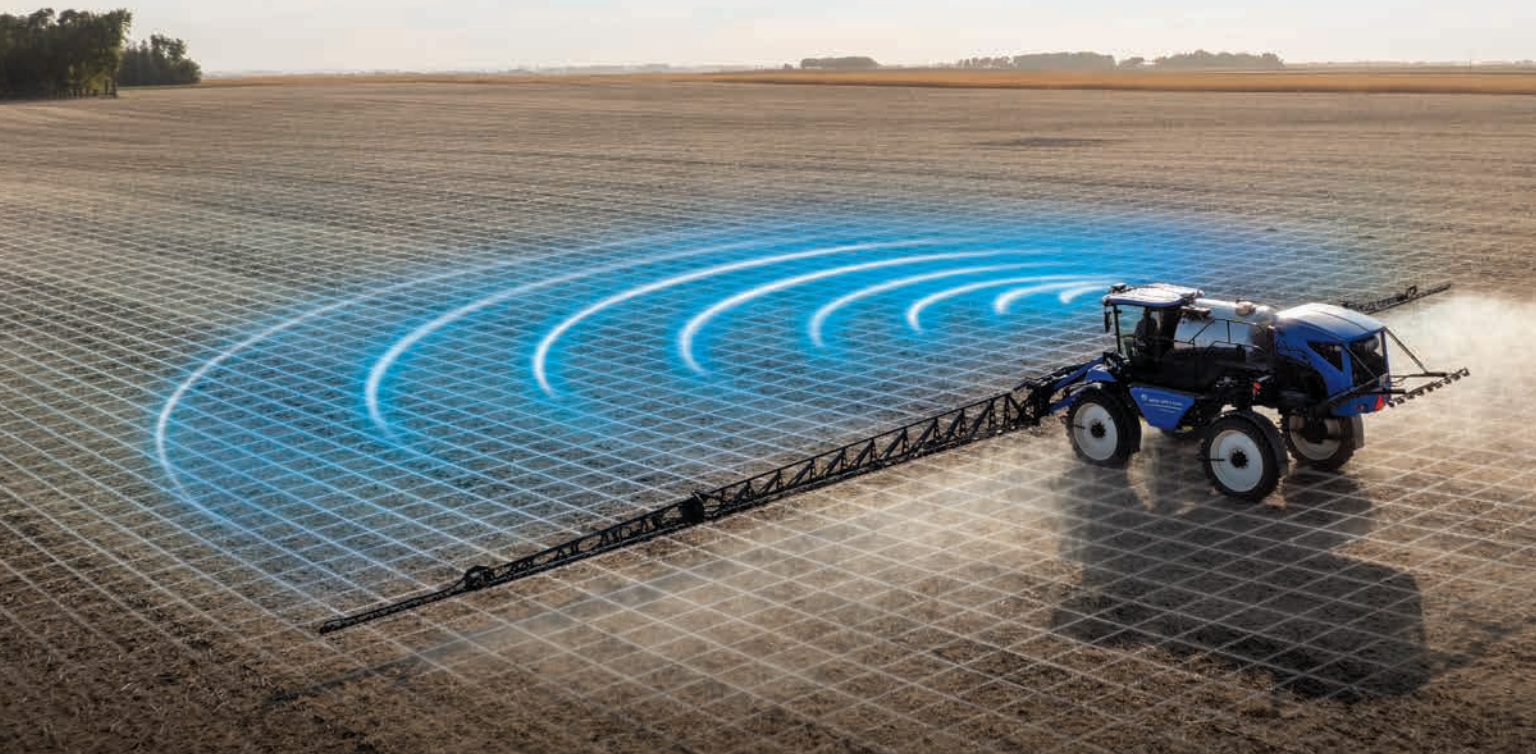

GUARDIAN™ FRONT BOOM SPRAYER WITH

# IntelliSense™ Sprayer Automation

Make more *sense* of your applications.

The industry's leading front-boom sprayer plus the most comprehensive application automation system on the market? Some things just make sense.

## Introducing the IntelliSense™ Sprayer Automation system for Guardian™ Series front boom sprayers.

Factory-fit IntelliSense Sprayer Automation enables **live variable rate** and **selective spray** application in one simple system.

- » The most complete package on the market, with seven supported applications: green-on-brown and base & boost, plus harvest aid, nitrogen, PGR, fungicide and burndown VRA modes
- » 140-ft. wide field view and speeds of up to 25 mph for live VRA and 19 mph for selective spray help keep pace with how you work
- » Data collection and reporting functions support the most precise, insight-driven decisions